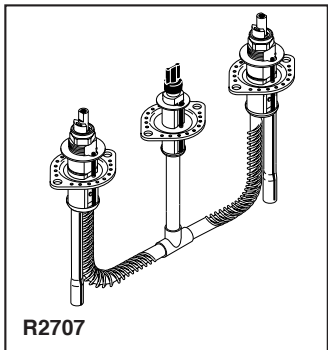

ROUGH-IN KIT

- Two Handle Roman Tub Rough-In Kit
- Flexible Deck or Ledge Mount
- Adjustable Rough-In for Thin or Thick Deck Installations
- Installed Before Mud and tile Applied in Thick Deck Situation
- Three Hole Installation
- 16" (406 mm) Maximum Widespread (without using additional tubing)
- Temperature and Volume Controlled with Handles
- Trim Kit Must Also be Ordered to Complete Installation

Submitted Model No.: _____

Specific Features: _____

STANDARD SPECIFICATIONS

- Washerless.
- Three hole installation.
- 5/8" O.D. copper supply inlet tubes.
- 5/8" O.D. corrugated copper supply outlet tubes.
- Widespread 16" (406 mm) maximum centers without using additional tubing.
- Flexible deck or ledge mount installation.
- Solid fabricated brass end valves and spout body.
- Control mechanism shall be of the rotating cylinder type with ceramic plate and 180° rotation, with replaceable ceramic seats operating in stainless steel lined sockets.
- Hot and cold stems are interchangeable.
- Temperature and volume controlled with handles.
- All operating parts shall be replaceable from the top.

◆ **NOTE: Trim kit must also be ordered to complete installation. Refer to separate trim kit specifications to determine the best rough-in kit and handle spacing for your situation. Spacing could be 8" - 16" (203 mm - 406 mm).**