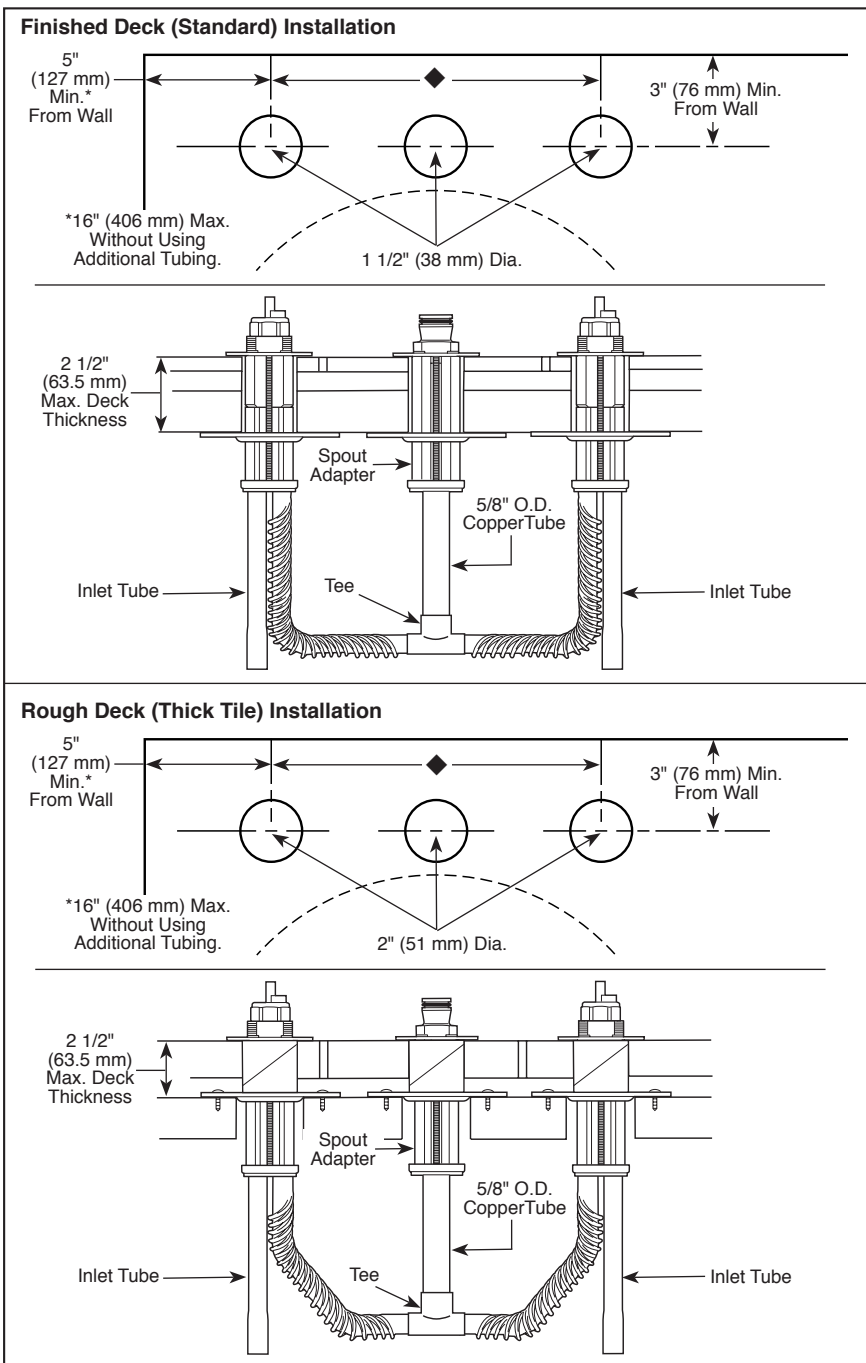

ROUGH-IN KIT

- Two Handle Roman Tub Rough-In Kit
- Flexible Deck or Ledge Mount
- Adjustable Rough-In for Thin or Thick Deck Installations
- Installed Before Mud and tile Applied in Thick Deck Situation
- Three Hole Installation
- 16" (406 mm) Maximum Widespread (without using additional tubing)
- Temperature and Volume Controlled with Handles
- Trim Kit Must Also be Ordered to Complete Installation

Submitted Model No.: _____

Specific Features: _____

STANDARD SPECIFICATIONS

- Washerless.
- Three hole installation.
- 5/8" O.D. copper supply inlet tubes.
- 5/8" O.D. corrugated copper supply outlet tubes.
- Widespread 16" (406 mm) maximum centers without using additional tubing.
- Flexible deck or ledge mount installation.
- Solid fabricated brass end valves and spout body.
- Control mechanism shall be of the rotating cylinder type with ceramic plate and 180° rotation, with replaceable ceramic seats operating in stainless steel lined sockets.
- Hot and cold stems are interchangeable.
- Temperature and volume controlled with handles.
- All operating parts shall be replaceable from the top.

◆ **NOTE: Trim kit must also be ordered to complete installation. Refer to separate trim kit specifications to determine the best rough-in kit and handle spacing for your situation. Spacing could be 8" - 16" (203 mm - 406 mm).**